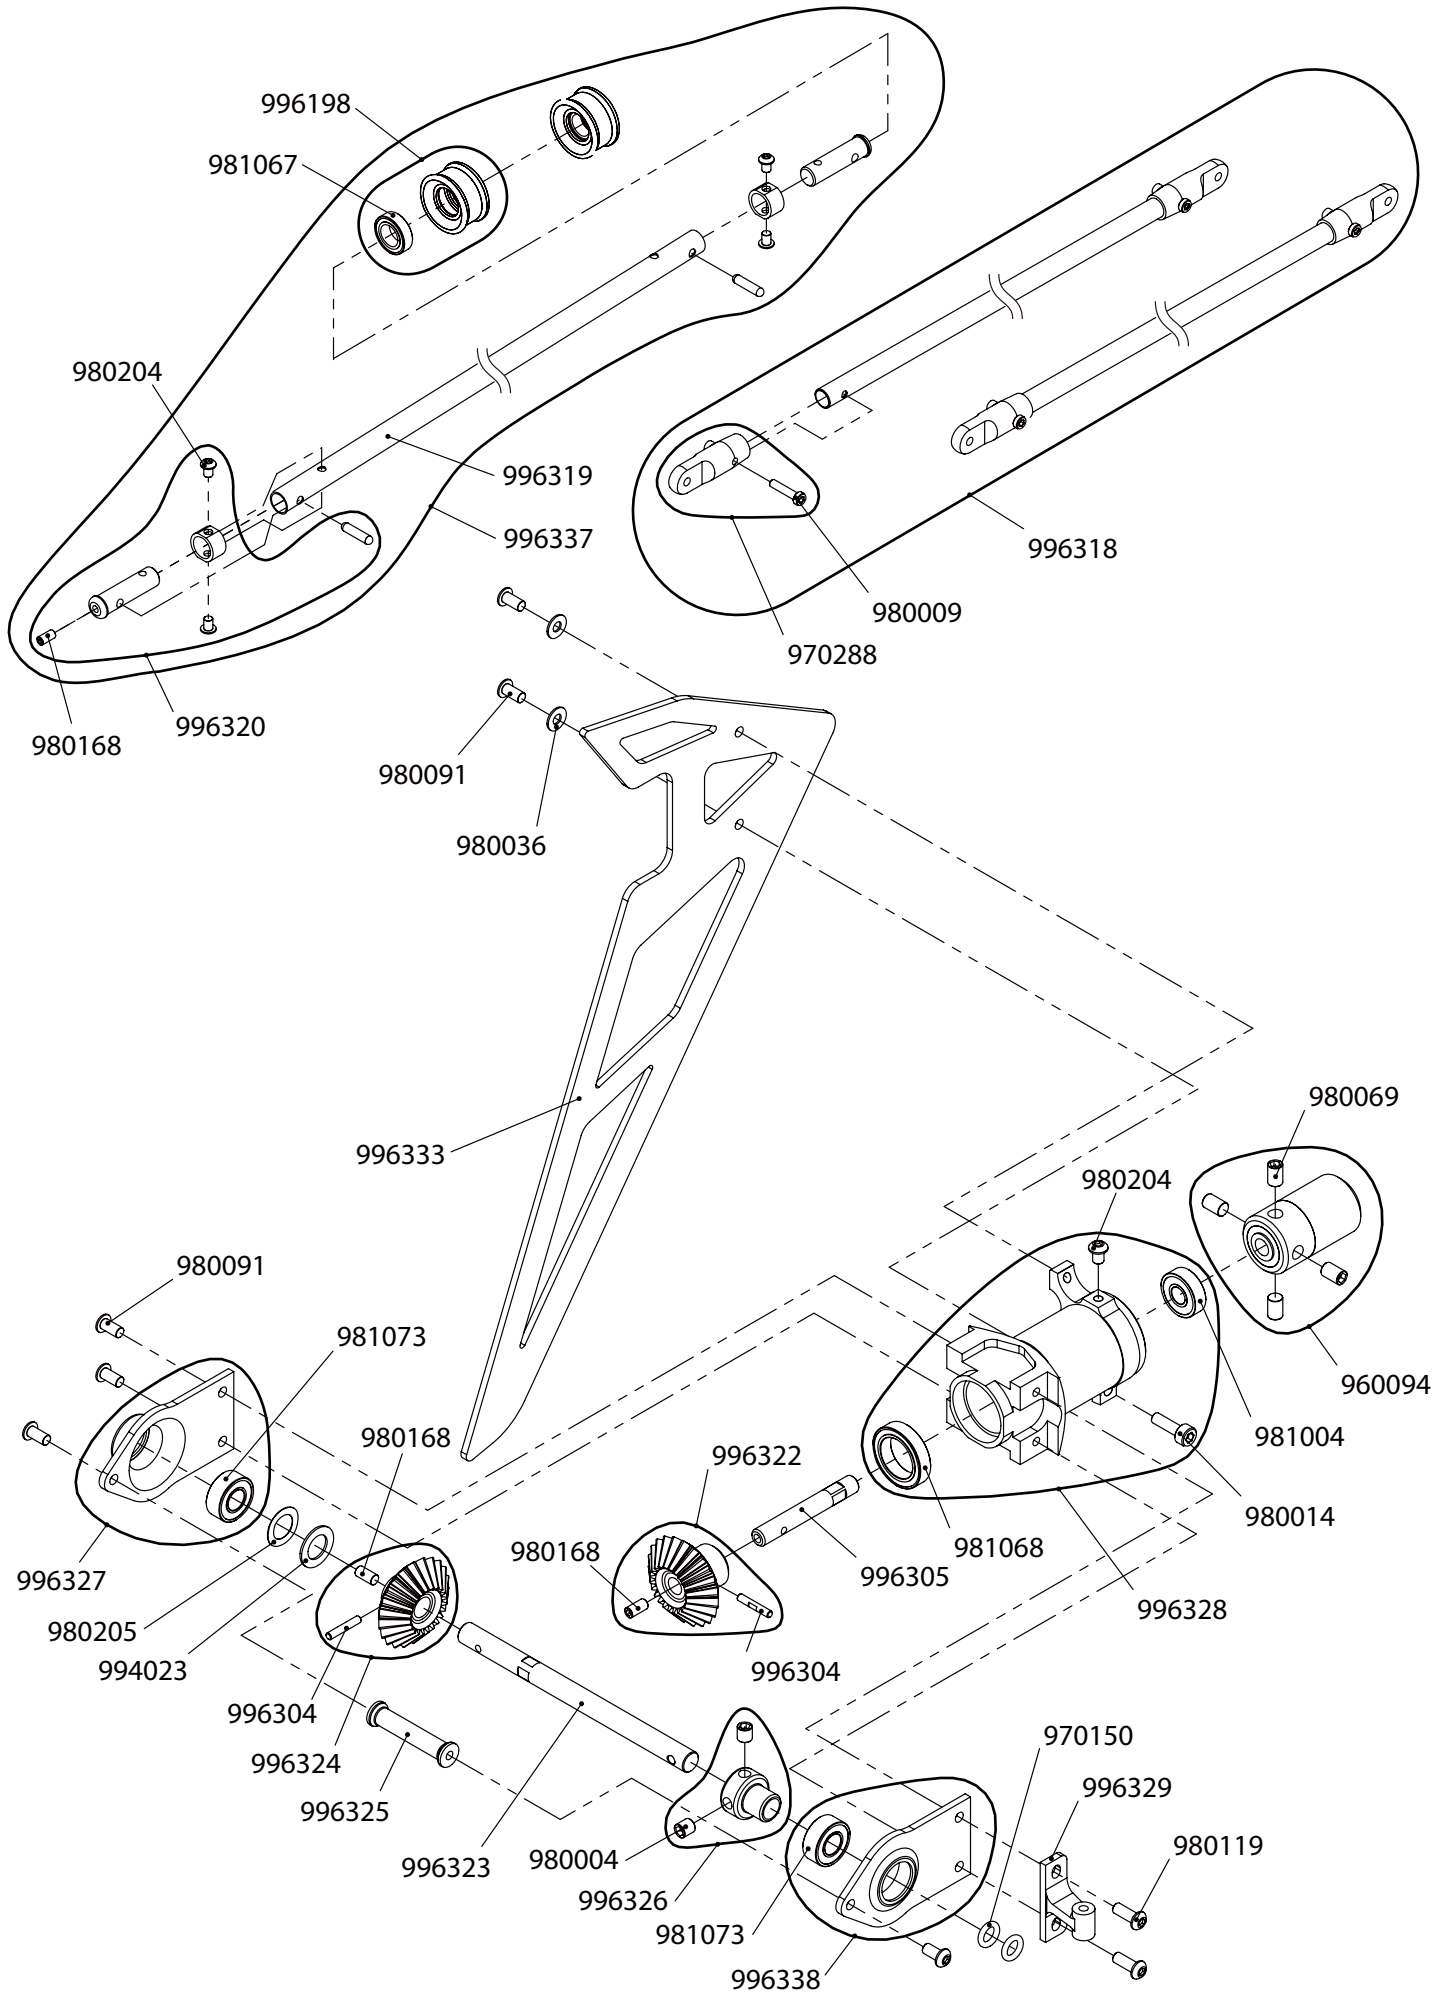

REPLACEMENT PARTS LISTING