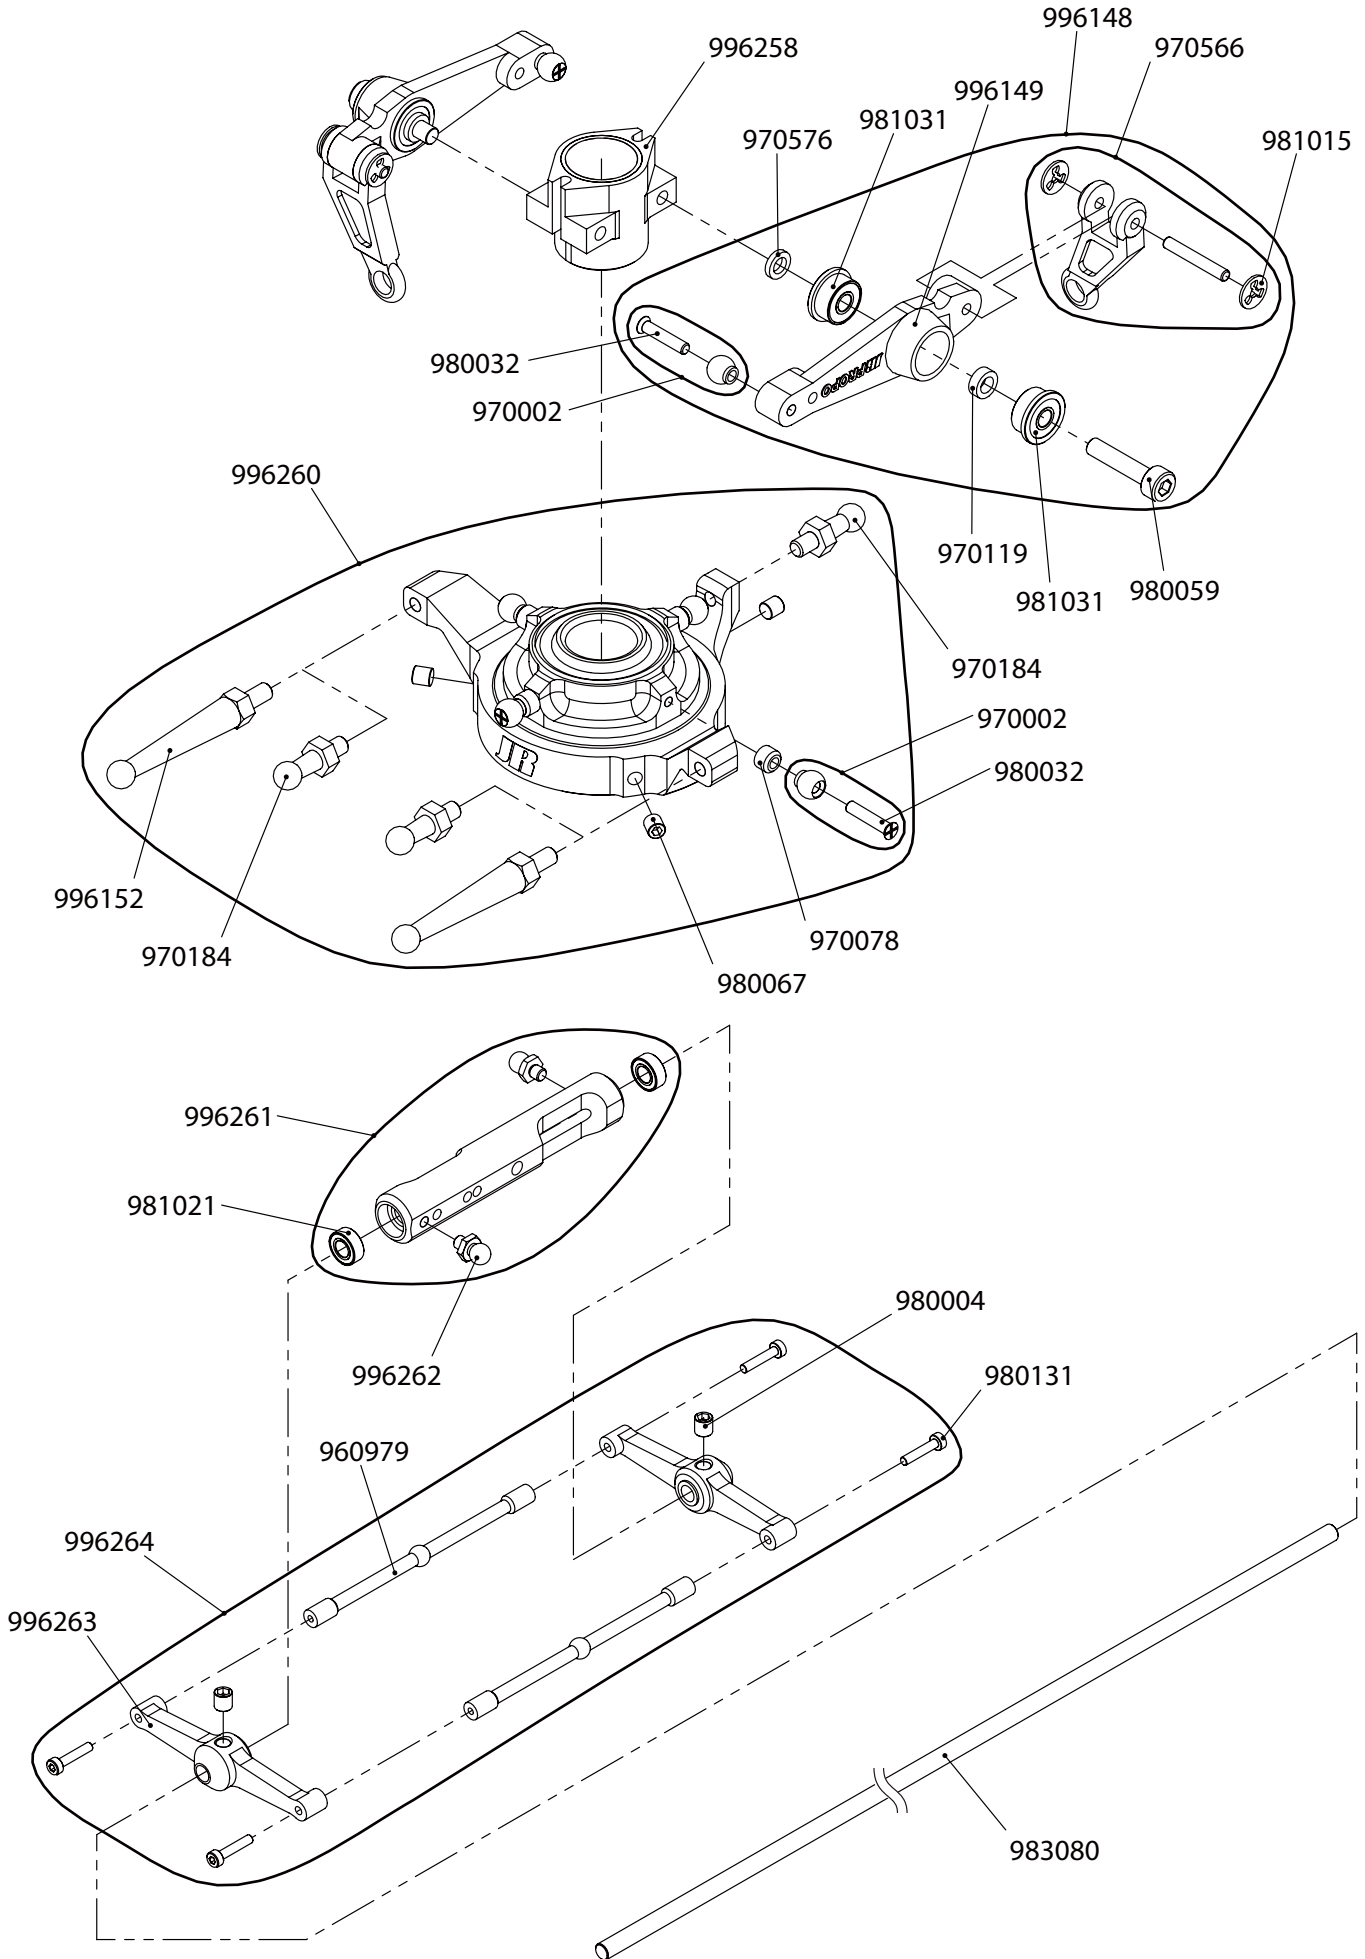

REPLACEMENT PARTS LISTING