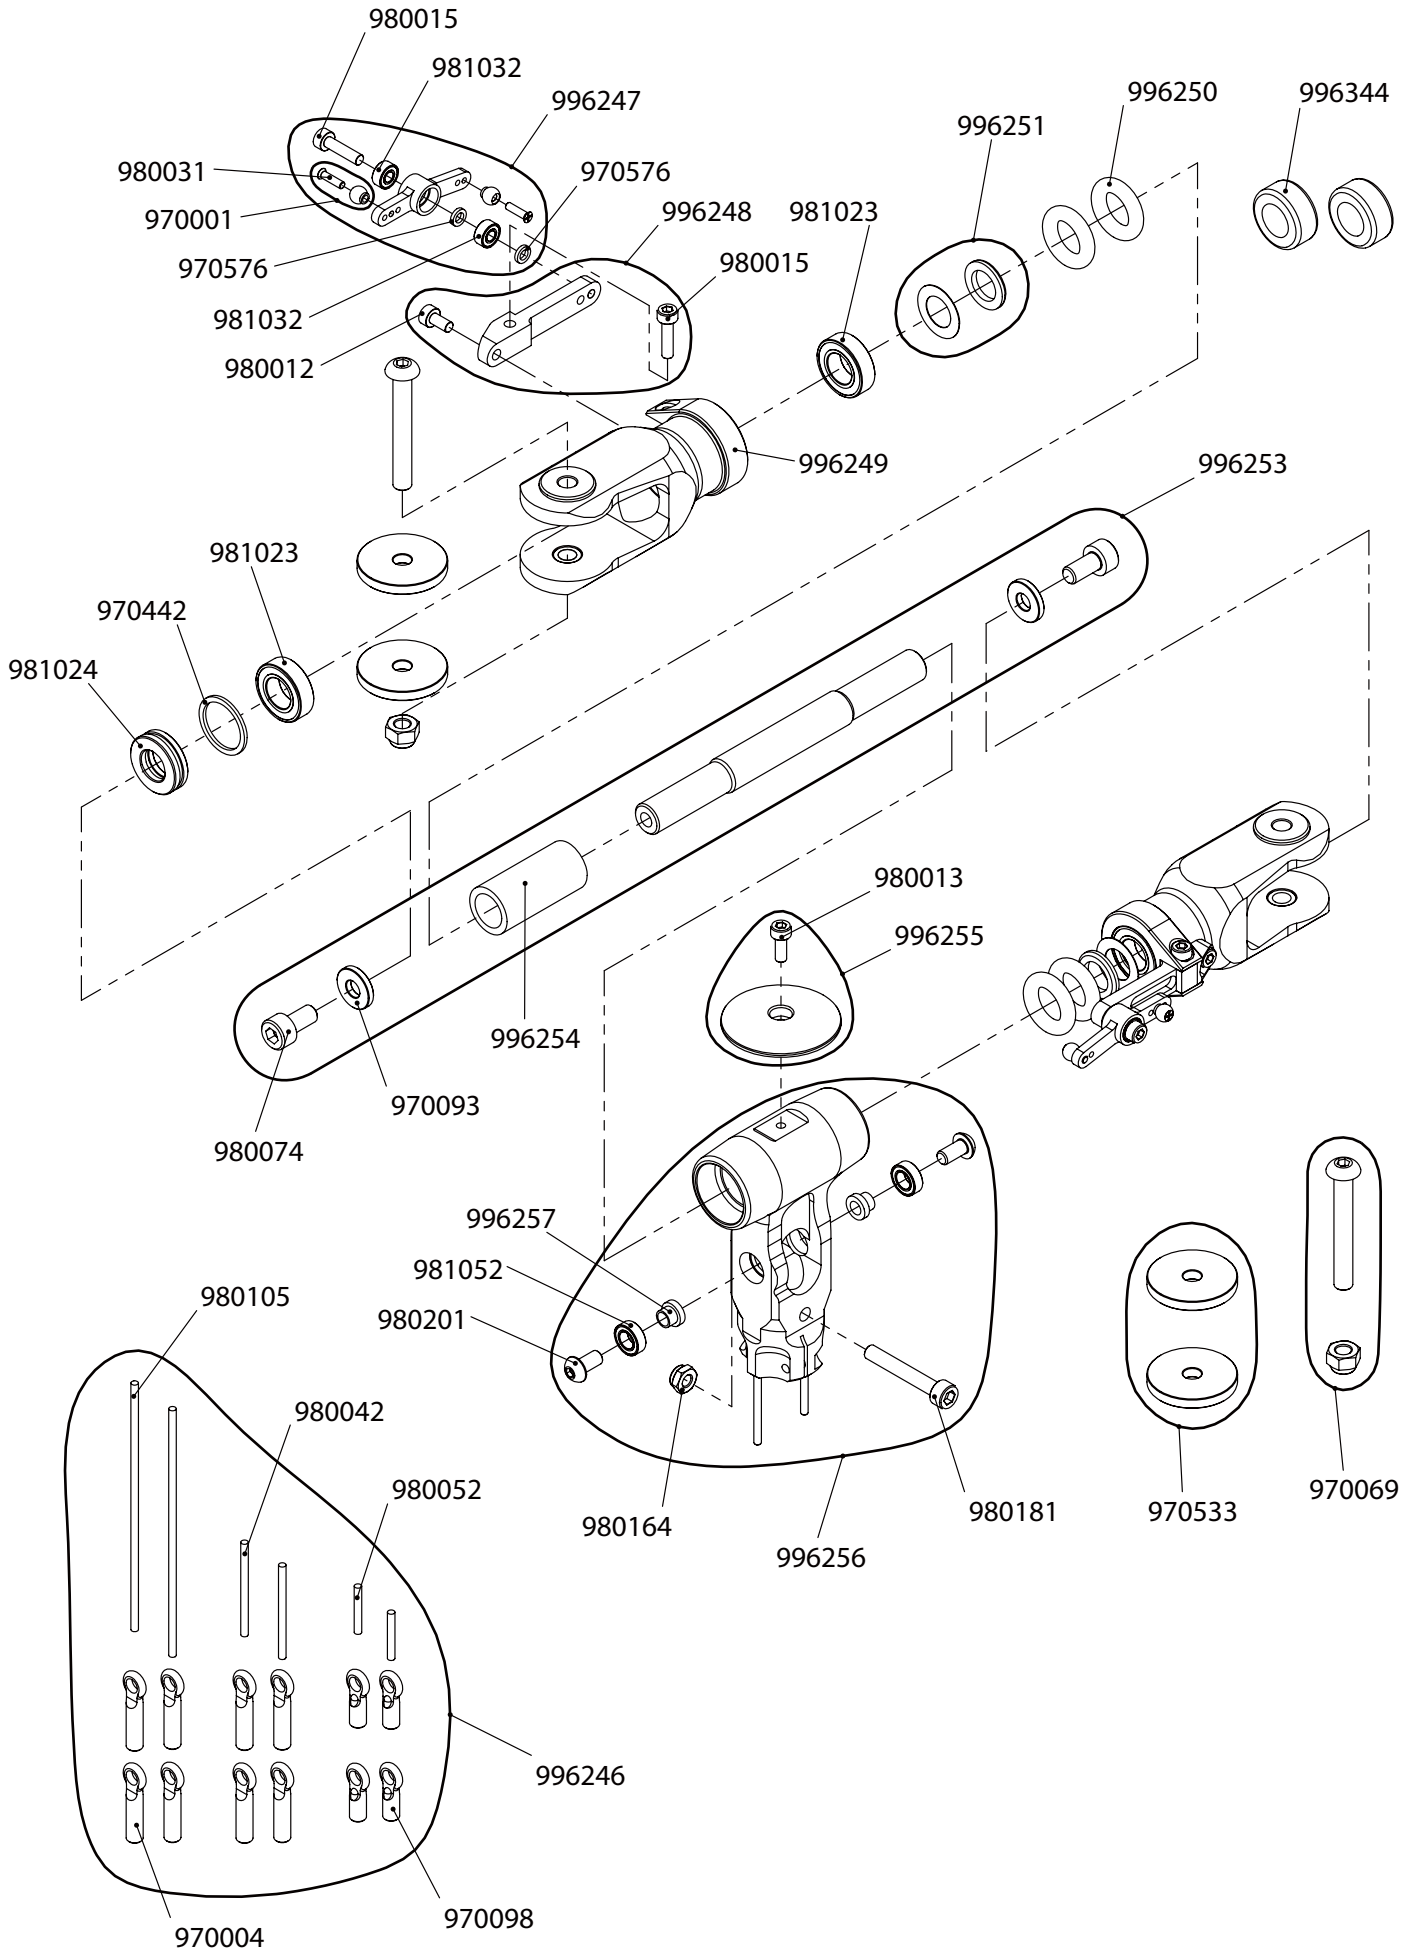

REPLACEMENT PARTS LISTING