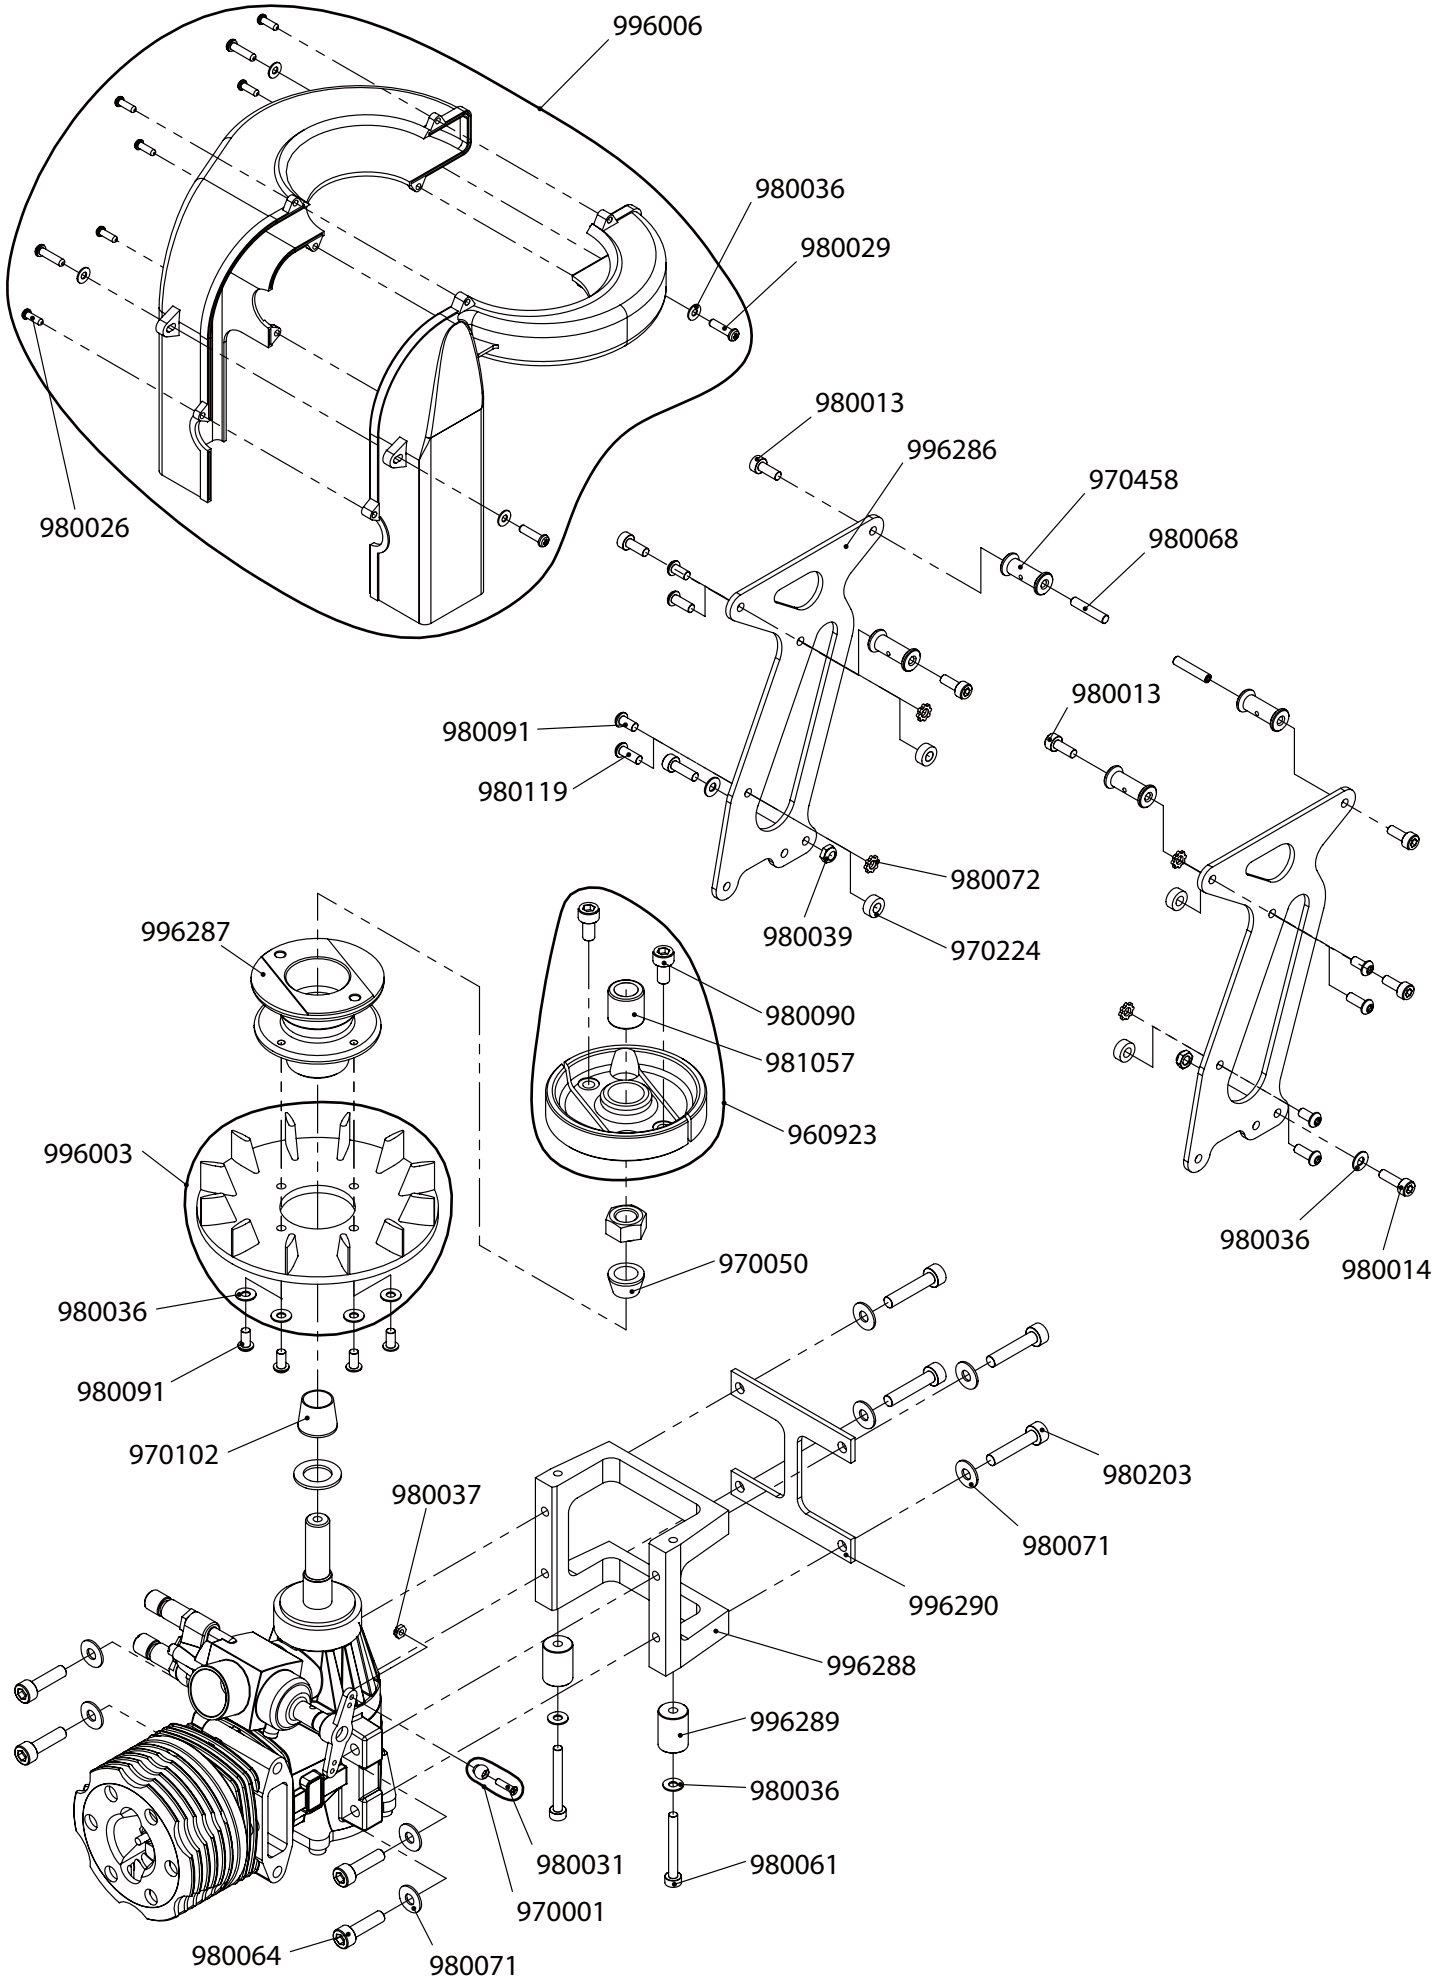

REPLACEMENT PARTS LISTING