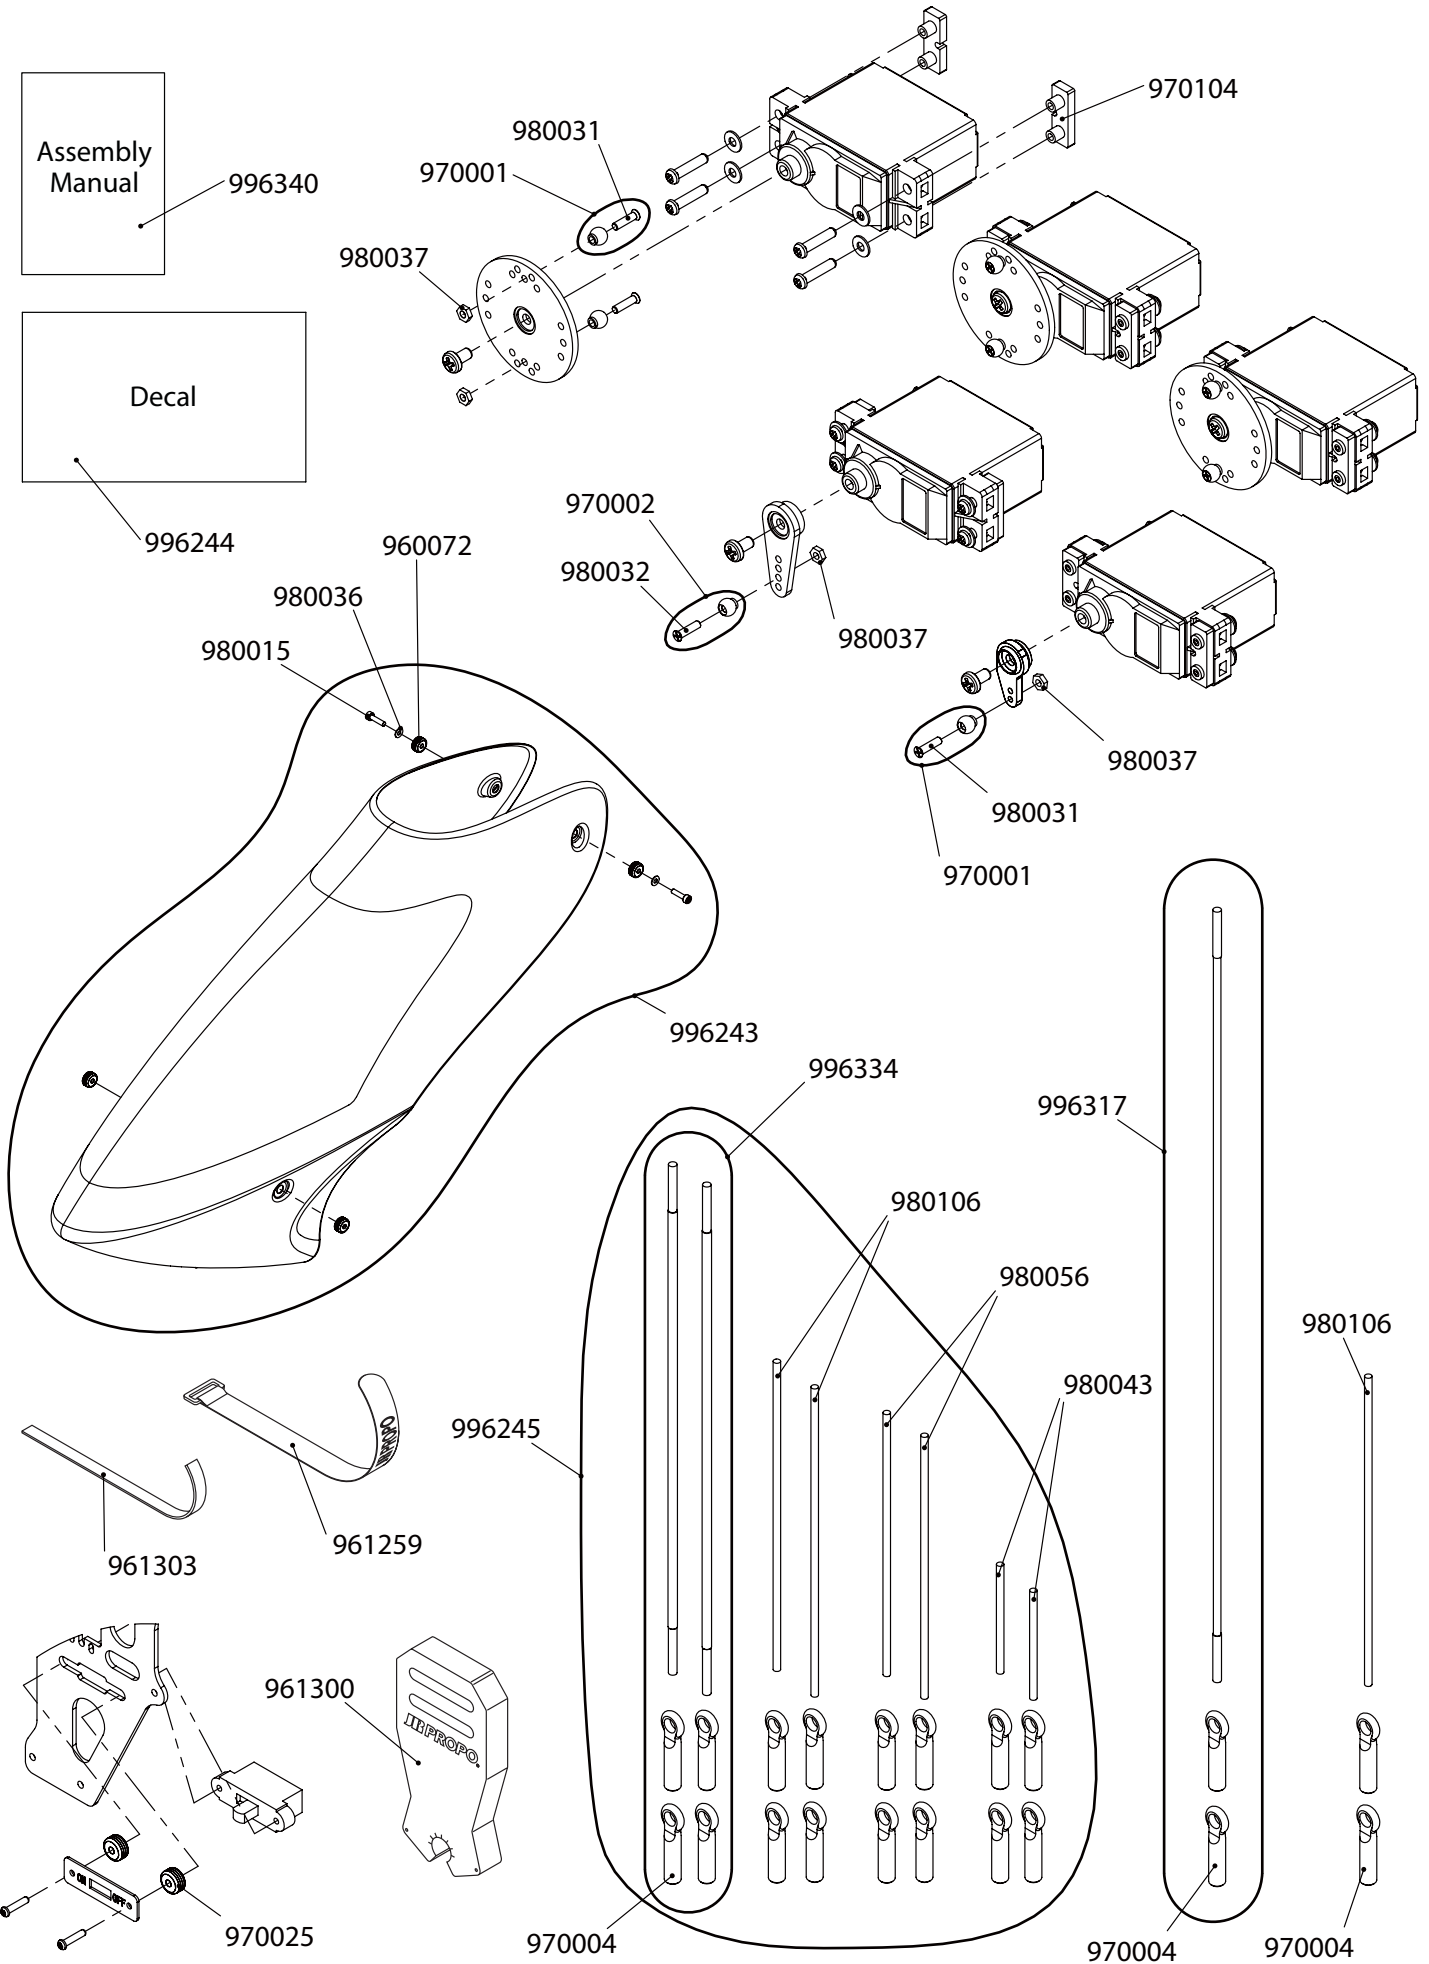

# REPLACEMENT PARTS LISTING

<b>Item #</b>	<b>Description</b>	<b>Quantity</b>
960072	RUBBER GROMMET	4
961259	HOOK AND LOOP STRAP L	2
961300	BLADE HOLDER	1
961303	HOOK AND LOOP STRAP S	2
970001	JOINT BALLS, 2x8mm SCREWS	10
970002	JOINT BALLS, 2x10mm SCREWS	10
970004	UNIVERSAL BALL LINK: ALL	10
970025	SWITCH DAMPER RUBBER	4
970104	SERVO MOUNTING PLATE	10
980015	SOCKET HEAD BOLTS, 3x12mm	10
980031	FLAT HEAD SCREWS, 2x8mm	10
980032	FLAT HEAD SCREWS, 2x10mm	10
980036	PLATE WASHERS, 3mm	10
980037	HEX NUTS, 2mm	10
980043	CONTROL ROD, 2.3x35mm	2
980056	CONTROL ROD, 2.3x85mm	2
980106	CONTROL ROD, 2.3x100mm	2
996243	FRP BODY SET VIBE 90SG	1
996244	DECAL VIBE 90SG	1
996245	LINKAGE SET CCPM	1
996317	TAIL CONTROL ROD, L250	1
996334	ELEVATOR CONTROL ROD, 2.5x165mm	1
996340	ASSEMBLY MANUAL VIBE 90SG	1

# REPLACEMENT PARTS LISTING

<b>Item #</b>	<b>Description</b>	<b>Quantity</b>
970004	UNIVERSAL BALL LINK: ALL	10
970069	BLADE BOLT SET	2
970093	SPINDLE SHAFT WASHER	2
970098	UNIVERSAL BALL LINK (SHORT)	5
970001	JOINT BALLS, 2x8mm SCREWS	10
970442	THRUST WASHER	2
970533	ROTOR SPACER, t3.0	4
970576	WASHER, 3x4.5x1mm	2
980012	SOCKET HEAD BOLTS, 3x6mm	10
980013	SOCKET HEAD BOLTS, 3x8mm	10
980015	SOCKET HEAD BOLTS, 3x12mm	10
980031	FLAT HEAD SCREWS, 2x8mm	10
980042	CONTROL ROD, 2.3x30mm	2
980052	CONTROL ROD, 2.3x15mm	2
980074	SOCKET HEAD BOLTS, 5x10mm	10
980105	CONTROL ROD, 2.3x80mm	2
980164	NYLON LOCK NUT, 4mm (t3.8)	10
980181	SPECIAL SOCKET HEAD BOLT, 4x26mm	2
980201	BUTTON HEAD BOLTS, 4x8mm	10
981023	BEARING, SEALED, 9x17x5mm	2
981024	THRUST BEARING, 9x17x5mm	1
981032	BEARING, SEALED, 3x7x3mm	2
981052	BEARING, SEALED, 5x9x3mm	2
996246	LINKAGE SET ROTOR HEAD	1
996247	MIXING ARM SET w/BEARING	1
996248	PITCH ARM	1
996249	MAIN BLADE HOLDER	2
996250	DAMPER O-RING, 10x18x4mm	4
996251	GRIP SPACER SET	2
996253	BLADE SPINDLE SHAFT	1
996254	SPINDLE SHAFT TUBE	1
996255	HEAD BUTTON	1
996256	MAIN ROTOR HUB	1
996257	SEESAW SPACER COLLAR	2
996344	DAMPER RUBBER 90°	2