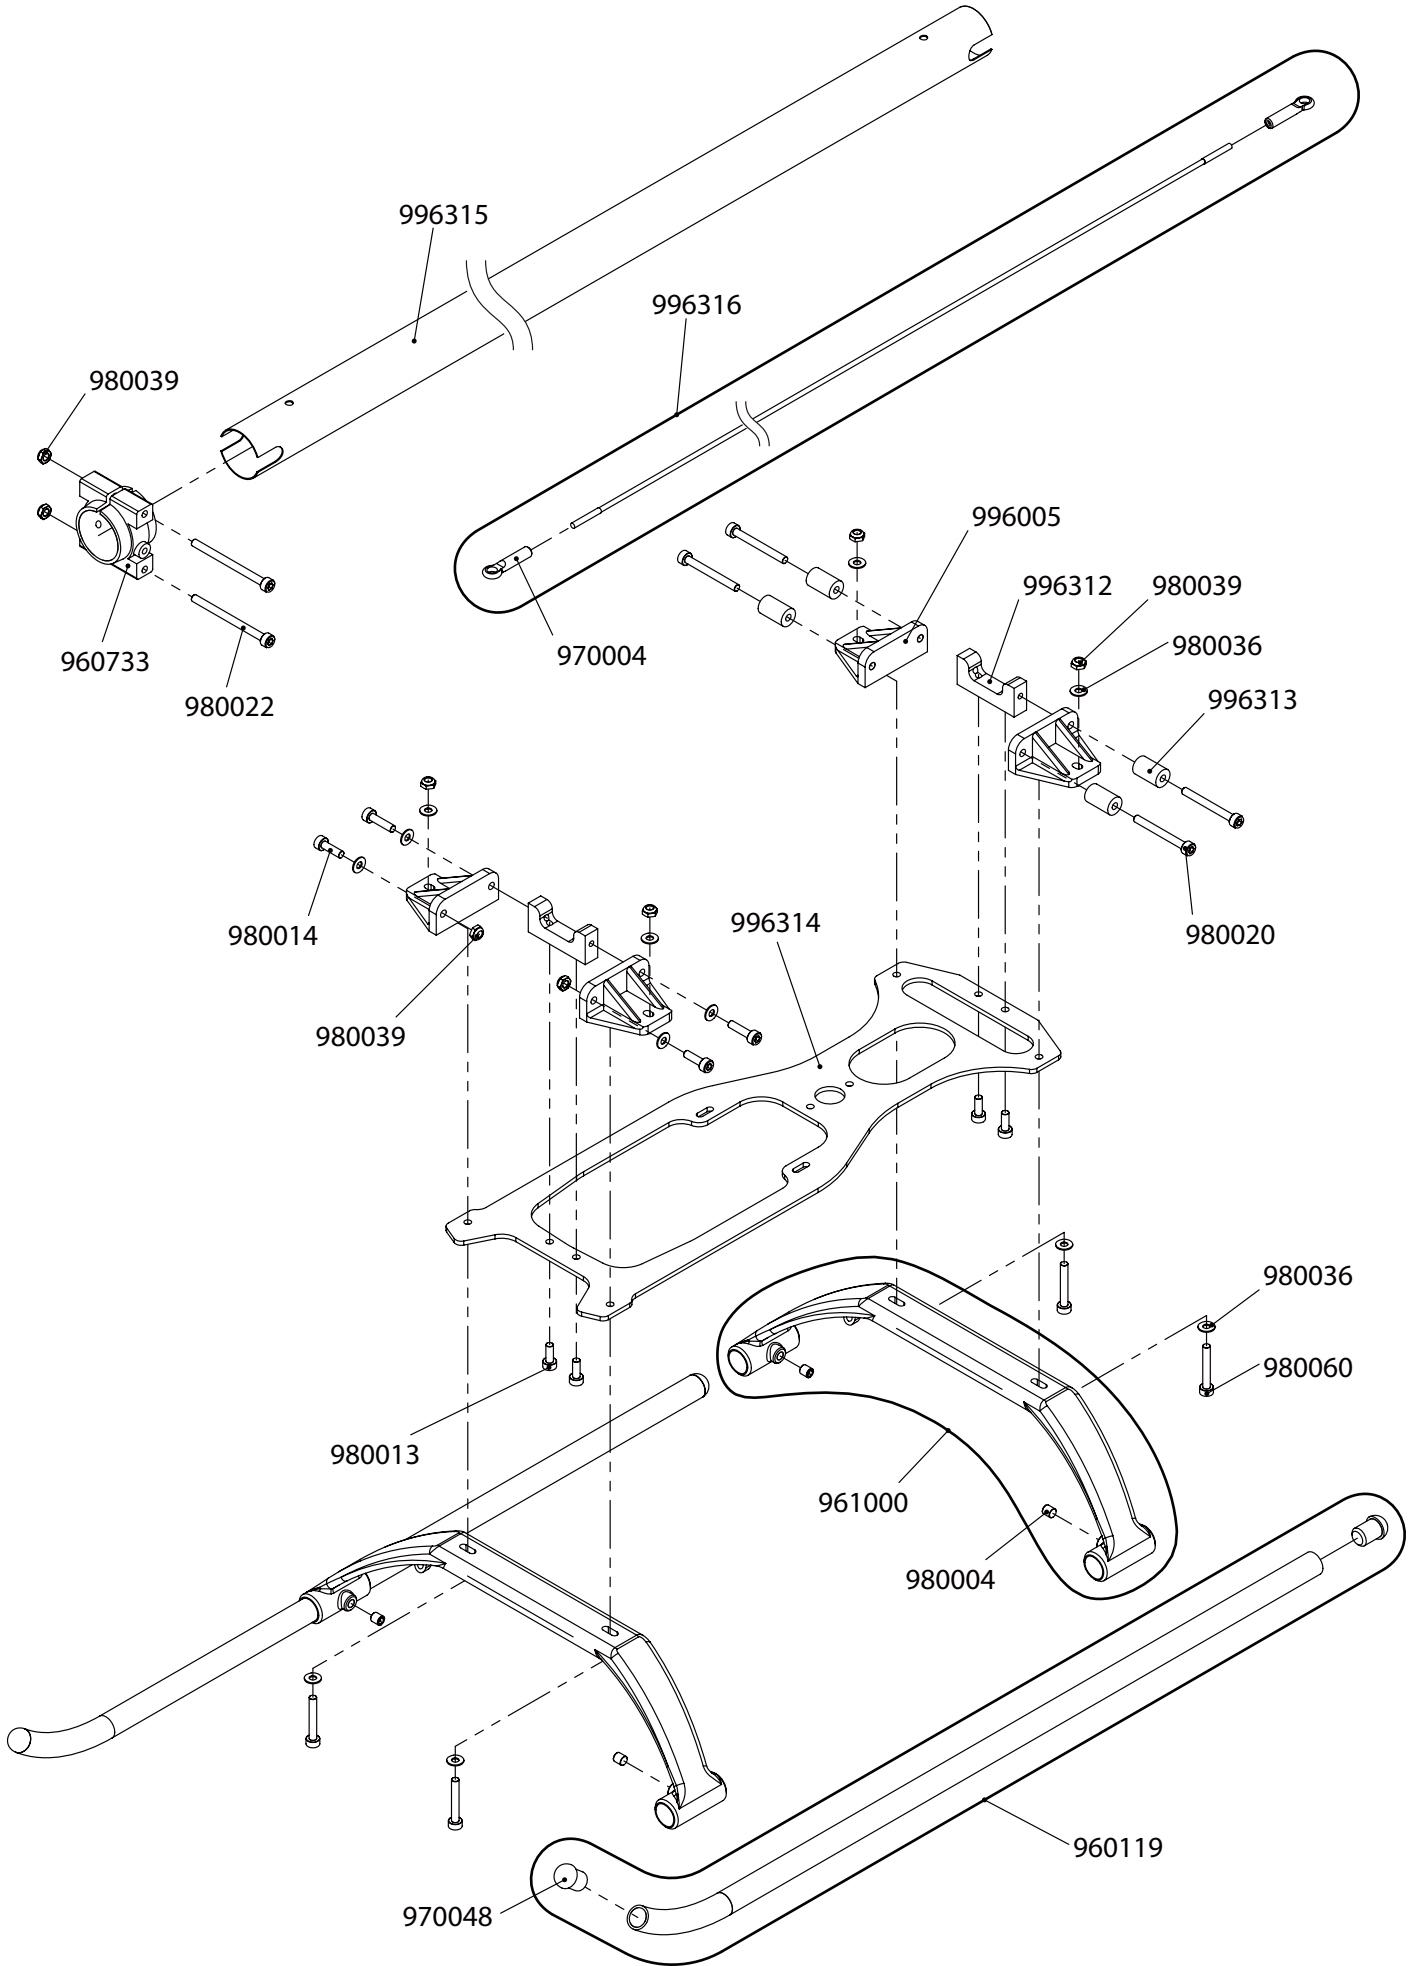

REPLACEMENT PARTS LISTING