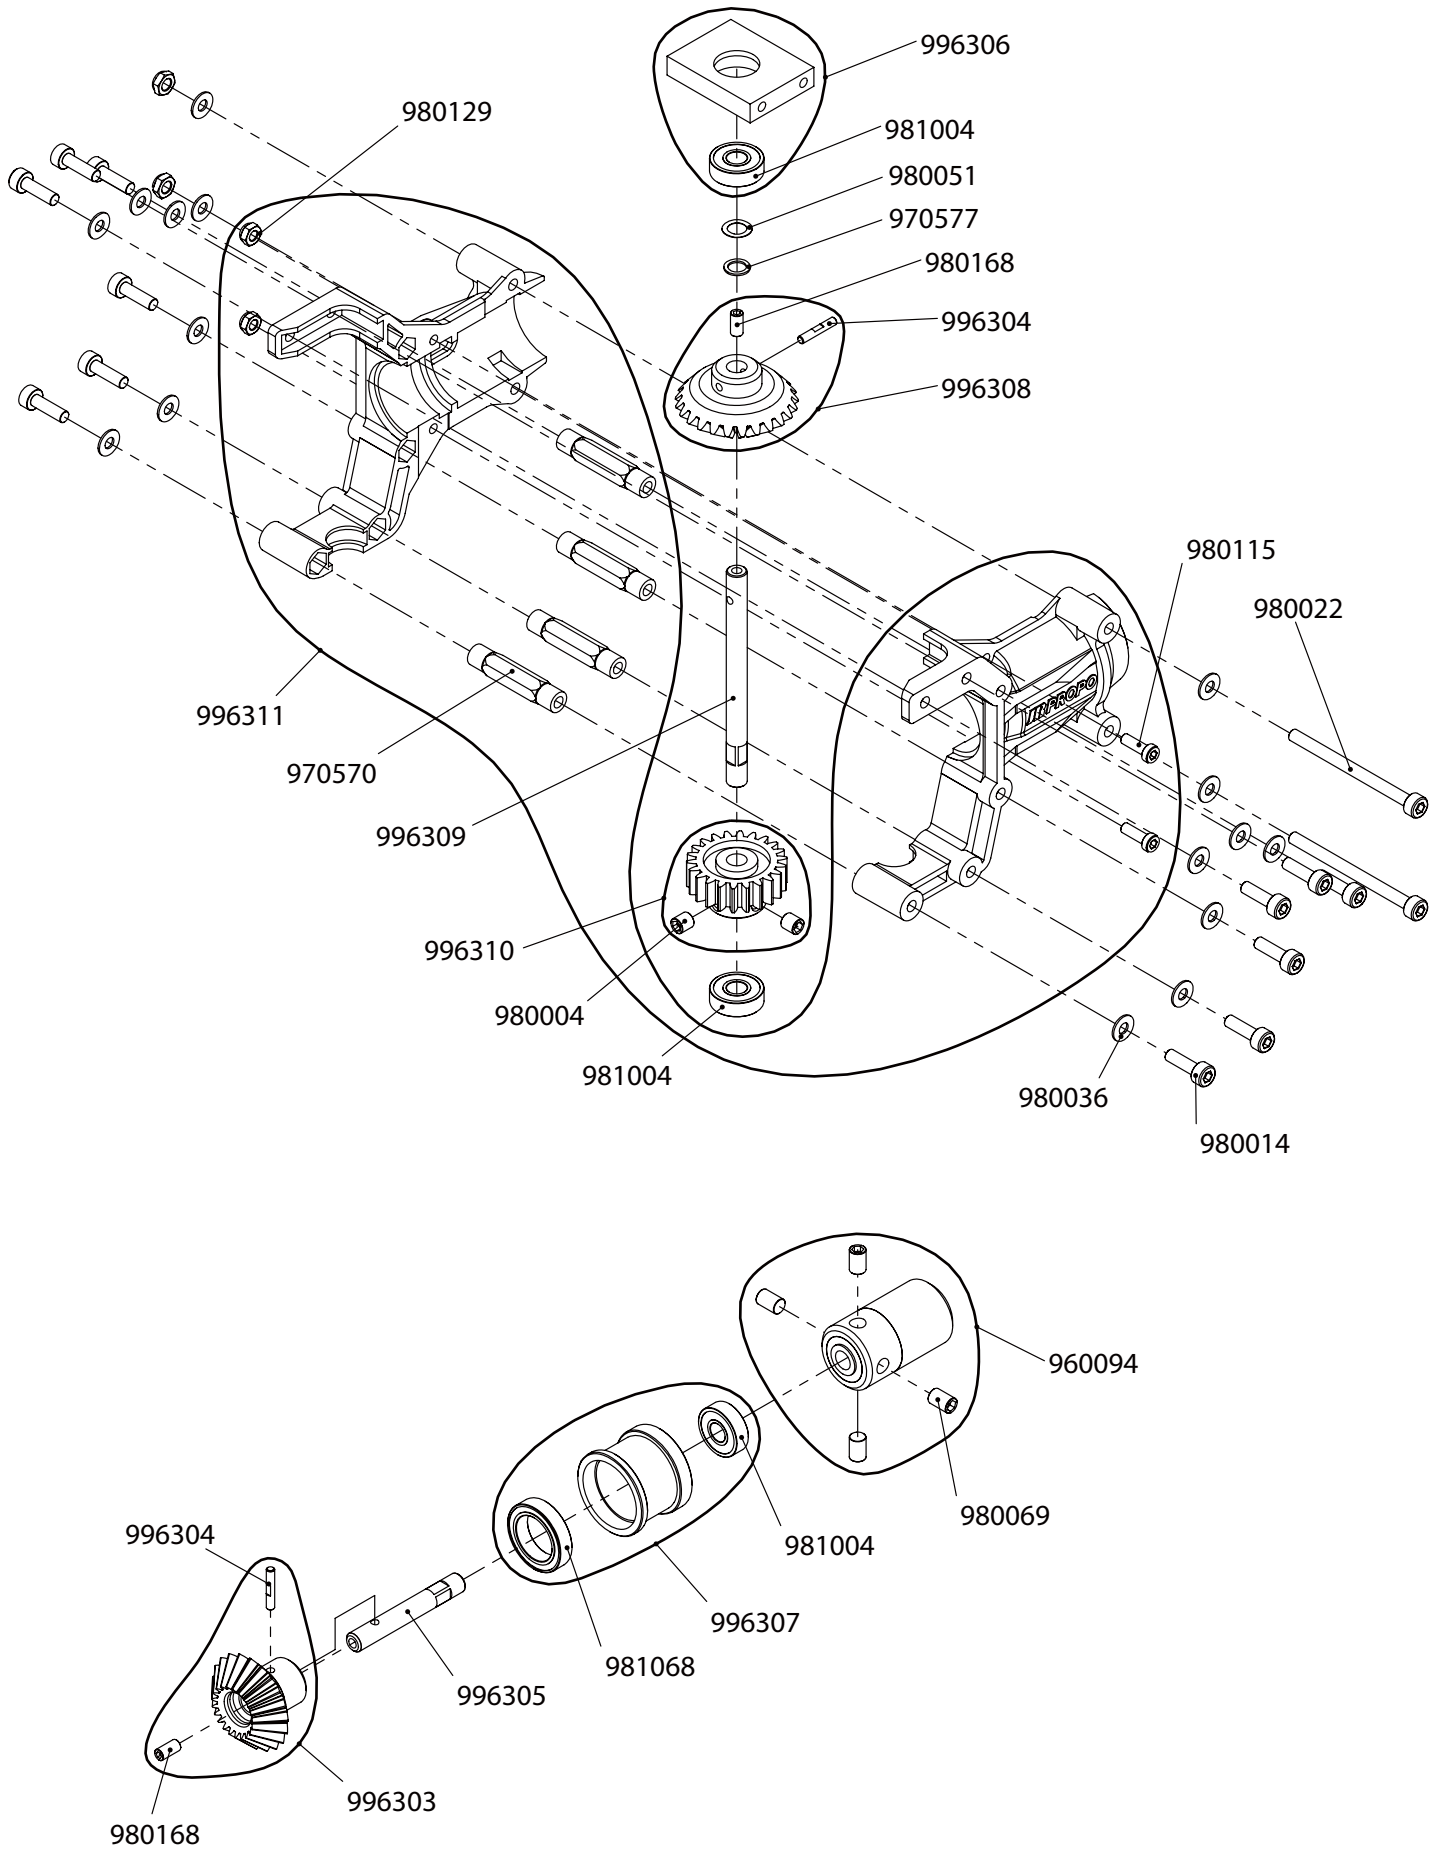

REPLACEMENT PARTS LISTING