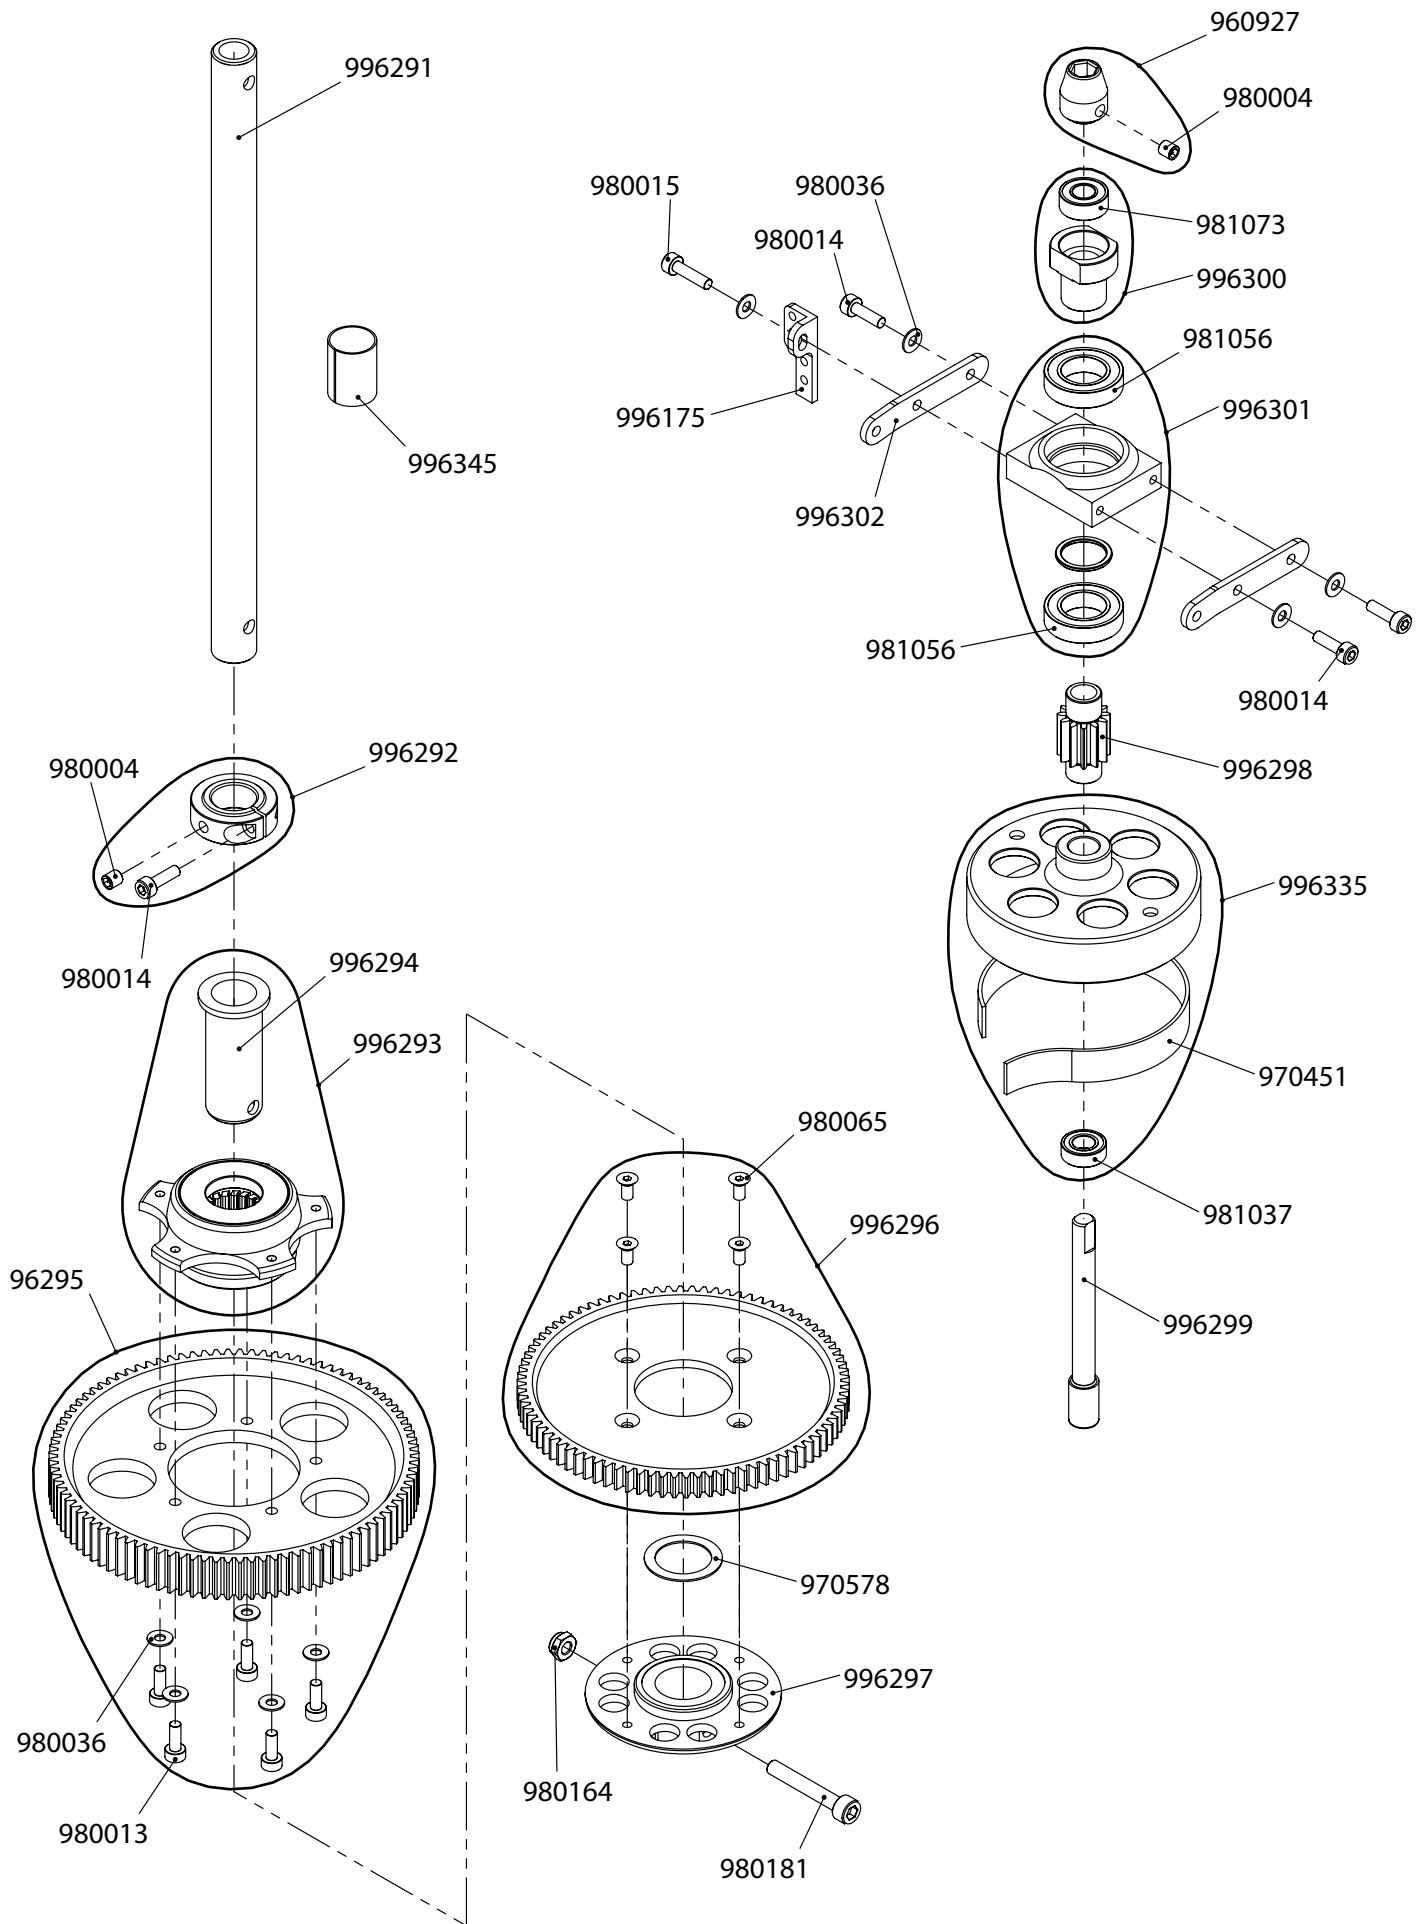

# REPLACEMENT PARTS LISTING

<b>Item #</b>	<b>Description</b>	<b>Quantity</b>
960040	SILICONE FUEL TUBE 2.5x5x1000	1
960096	TANK CAP SET	1
960924	FUEL TANK SET (600cc)	1
961187	GYRO MOUNT	1
961292	SILICONE FUEL TUBE 2.5x3.6x150	1
961329	FRONT BED	1
970034	FUEL TANK HOLDER	4
970457	CROSS MEMBER, 32mm	2
980012	SOCKET HEAD BOLTS, 3x6mm	10
980013	SOCKET HEAD BOLTS, 3x8mm	10
980029	SELF-TAPPING SCREWS, 3x12mm	10
980036	PLATE WASHERS, 3mm	10
980039	NYLON LOCK NUT, 3mm (t2.8)	10
980061	SOCKET HEAD BOLTS, 3x25mm	10
980065	FLAT HEAD BOLTS, 3x6mm	10
980068	SETSCREWS, 3x15mm	10
996002	COOLING SHROUD BRACKETS	2
996172	FRONT BED MOUNT	3
996280	TOP TRAY	1
996281	TOP TRAY FRAME	2
996282	LOWER TRAY FRAME	2
996283	CROSS MEMBER w/STEPS L32P20	2
996284	BODY CATCH, 29mm	2
996285	BODY CATCH, 24mm	2

# REPLACEMENT PARTS LISTING

<b>Item #</b>	<b>Description</b>	<b>Quantity</b>
960927	STARTER HEX ADAPTER	1
970451	CLUTCH LINING	1
970578	WASHER, 15x21x0.5mm	2
980004	SETSCREWS, 4x4mm	10
980013	SOCKET HEAD BOLTS, 3x8mm	10
980014	SOCKET HEAD BOLTS, 3x10mm	10
980015	SOCKET HEAD BOLTS, 3x12mm	10
980036	PLATE WASHERS, 3mm	10
980065	FLAT HEAD BOLTS, 3x6mm	10
980164	NYLON LOCK NUT, 4mm (t3.8)	10
980181	SPECIAL SOCKET HEAD BOLTS, 4x26mm	2
981037	BEARING, SEALED, 6x12x4mm	2
981056	BEARING, SEALED, 12x21x5mm	1
981073	BEARING, SEALED, 6x13x5mm	2
996175	GOVERNOR MOUNT	1
996291	MAIN SHAFT	1
996292	MAIN SHAFT COLLAR	1
996293	AUTOROTATION UNIT	1
996294	AUTOROTATION SLEEVE	1
996295	MAIN DRIVE GEAR T96	1
996296	TAIL DRIVE GEAR T86	1
996297	TAIL DRIVE GEAR HUB	1
996298	PINION GEAR T12	1
996299	START SHAFT	1
996300	START SHAFT TOP BEARING BLOCK	1
996301	START SHAFT BEARING BLOCK	1
996302	PINION MESH PLATE (T96)	2
996335	CLUTCH BELL ASSEMBLY	1
996345	SWASHPLATE LIMITER	1