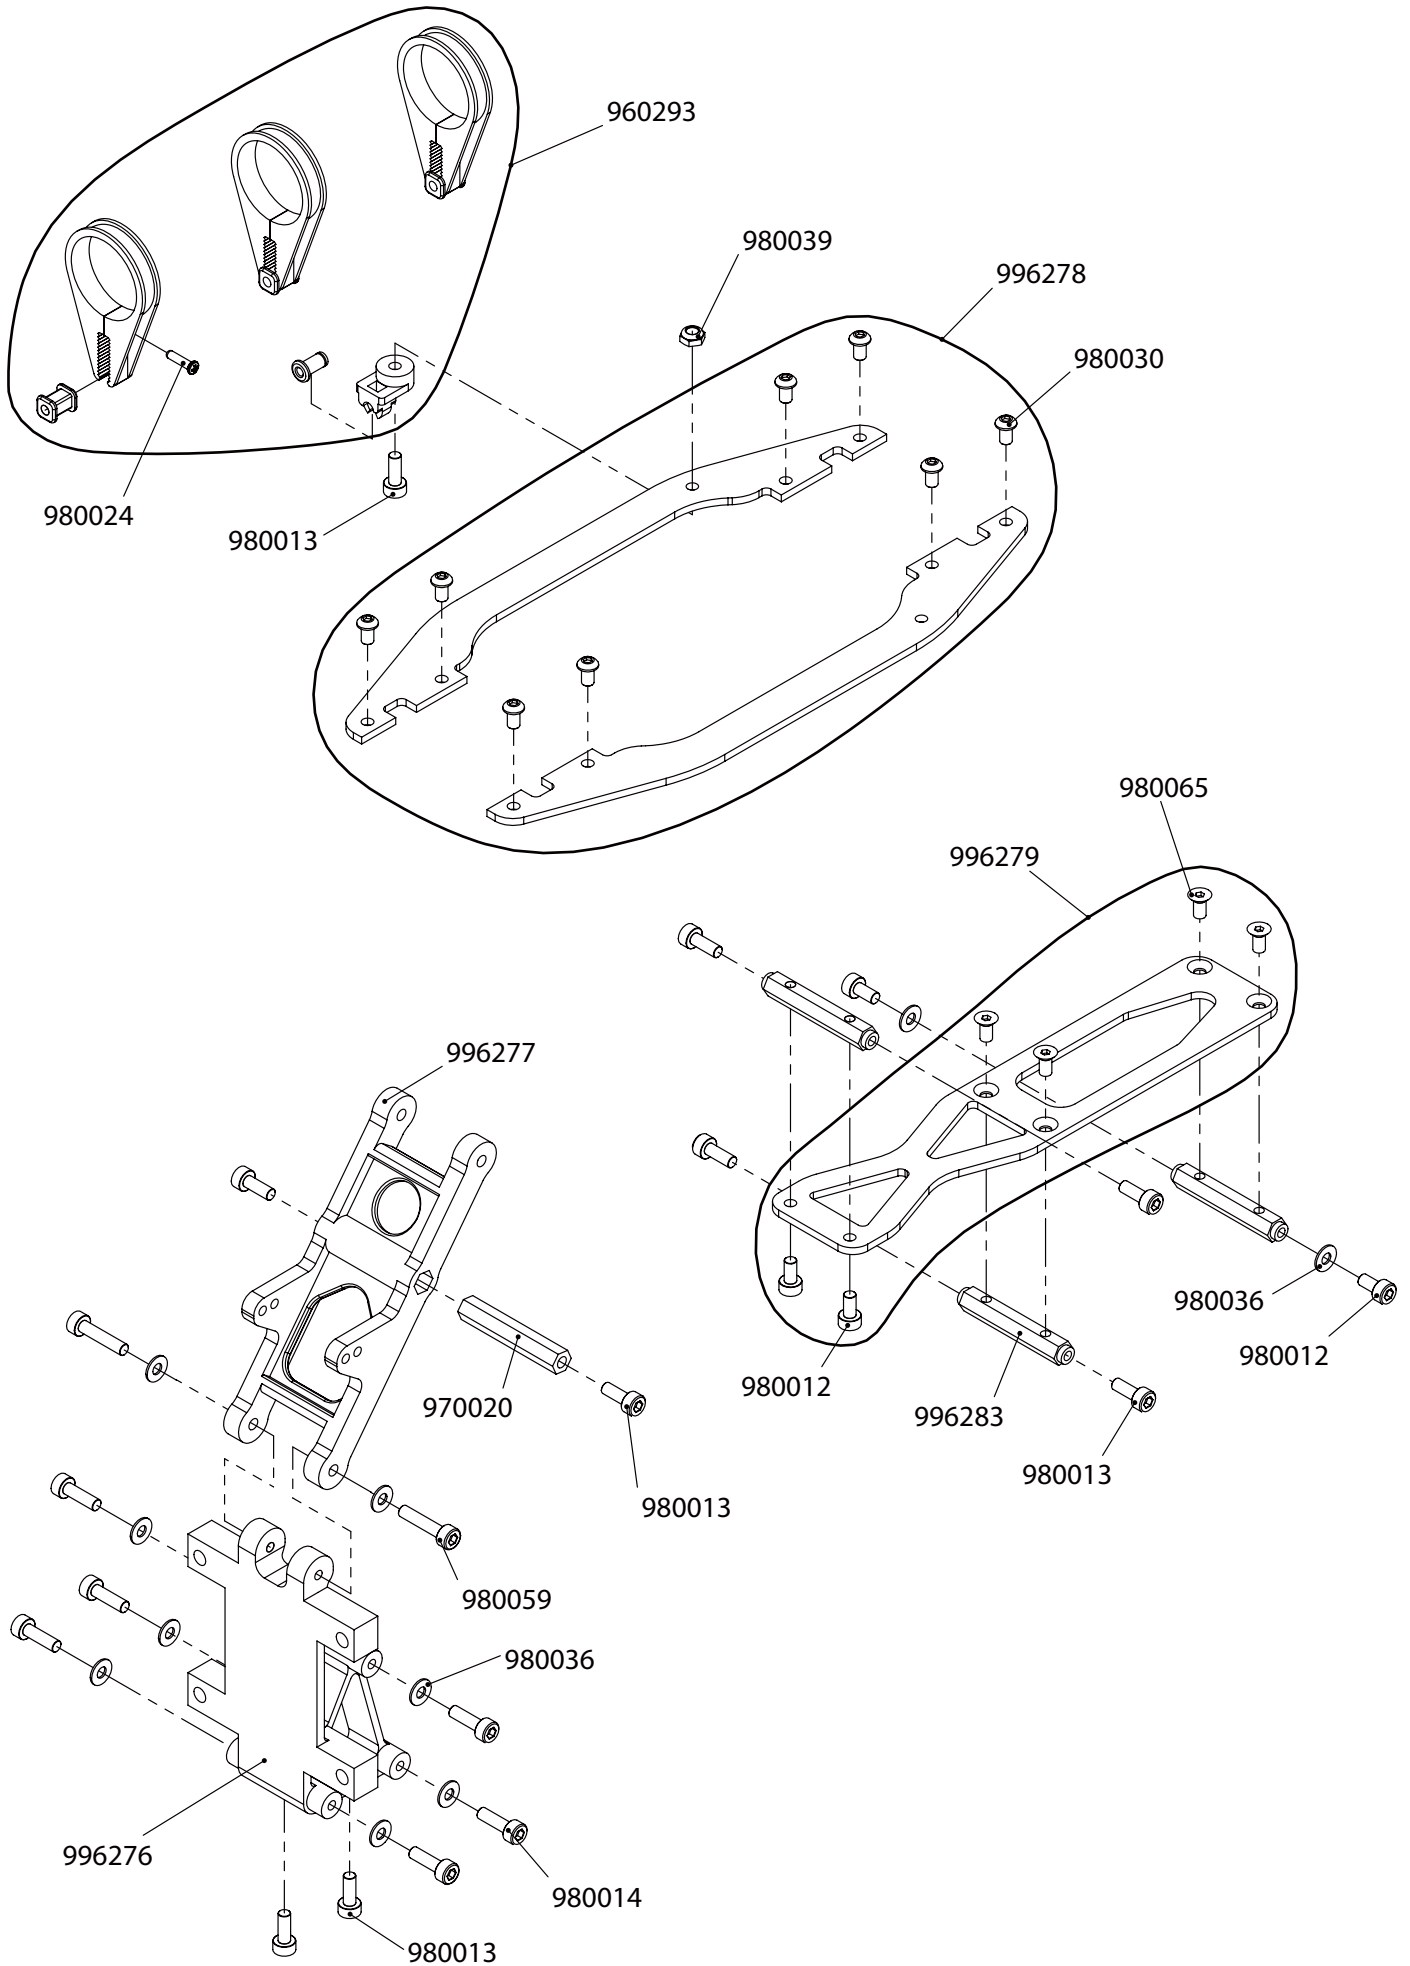

REPLACEMENT PARTS LISTING