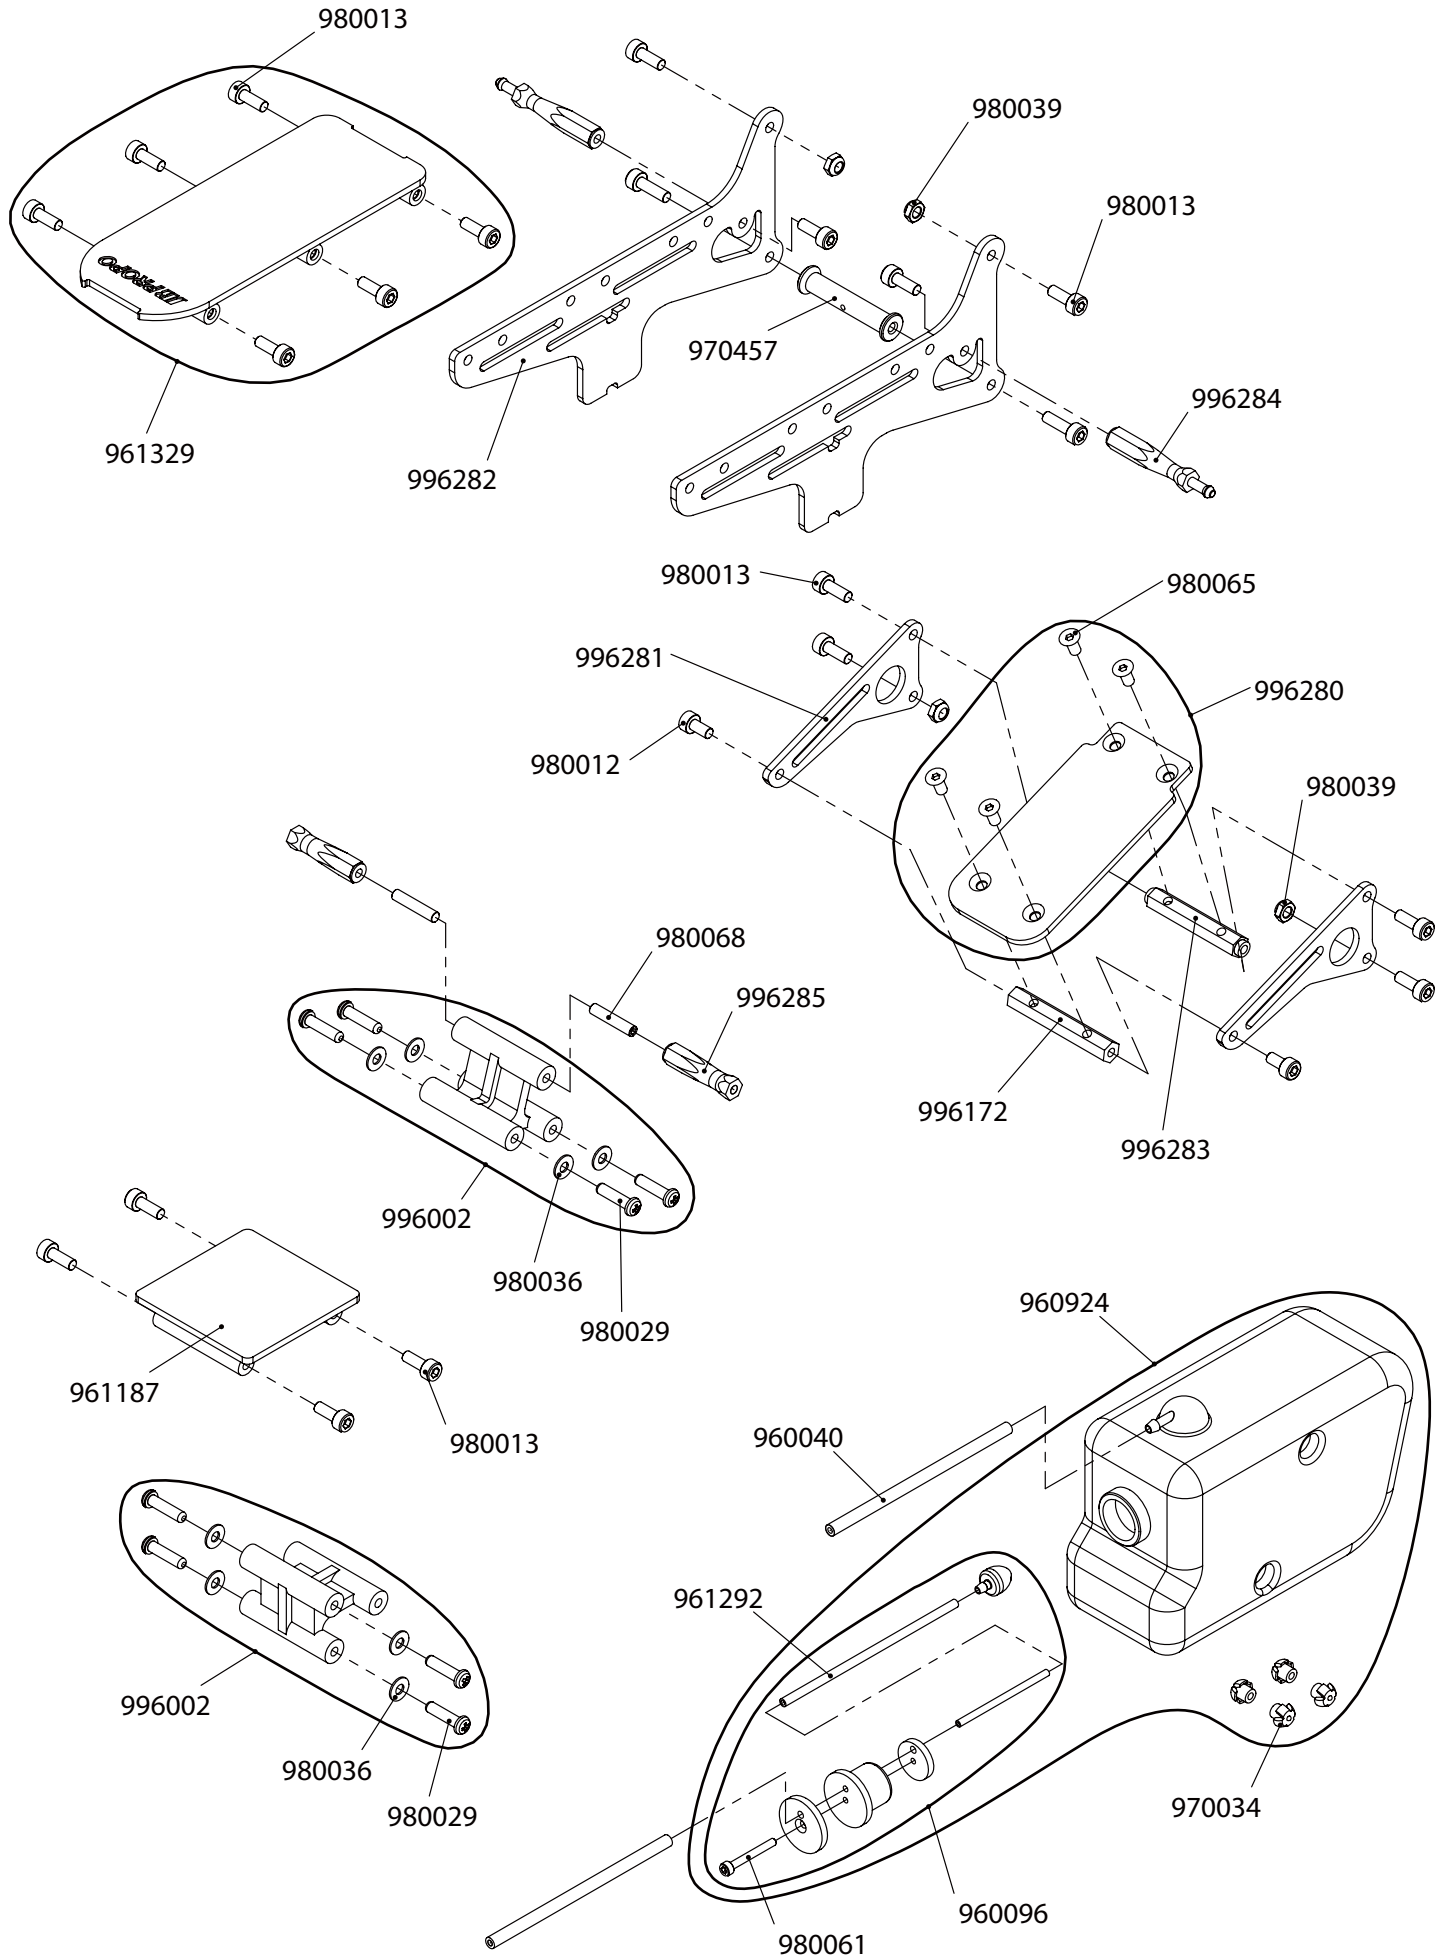

REPLACEMENT PARTS LISTING