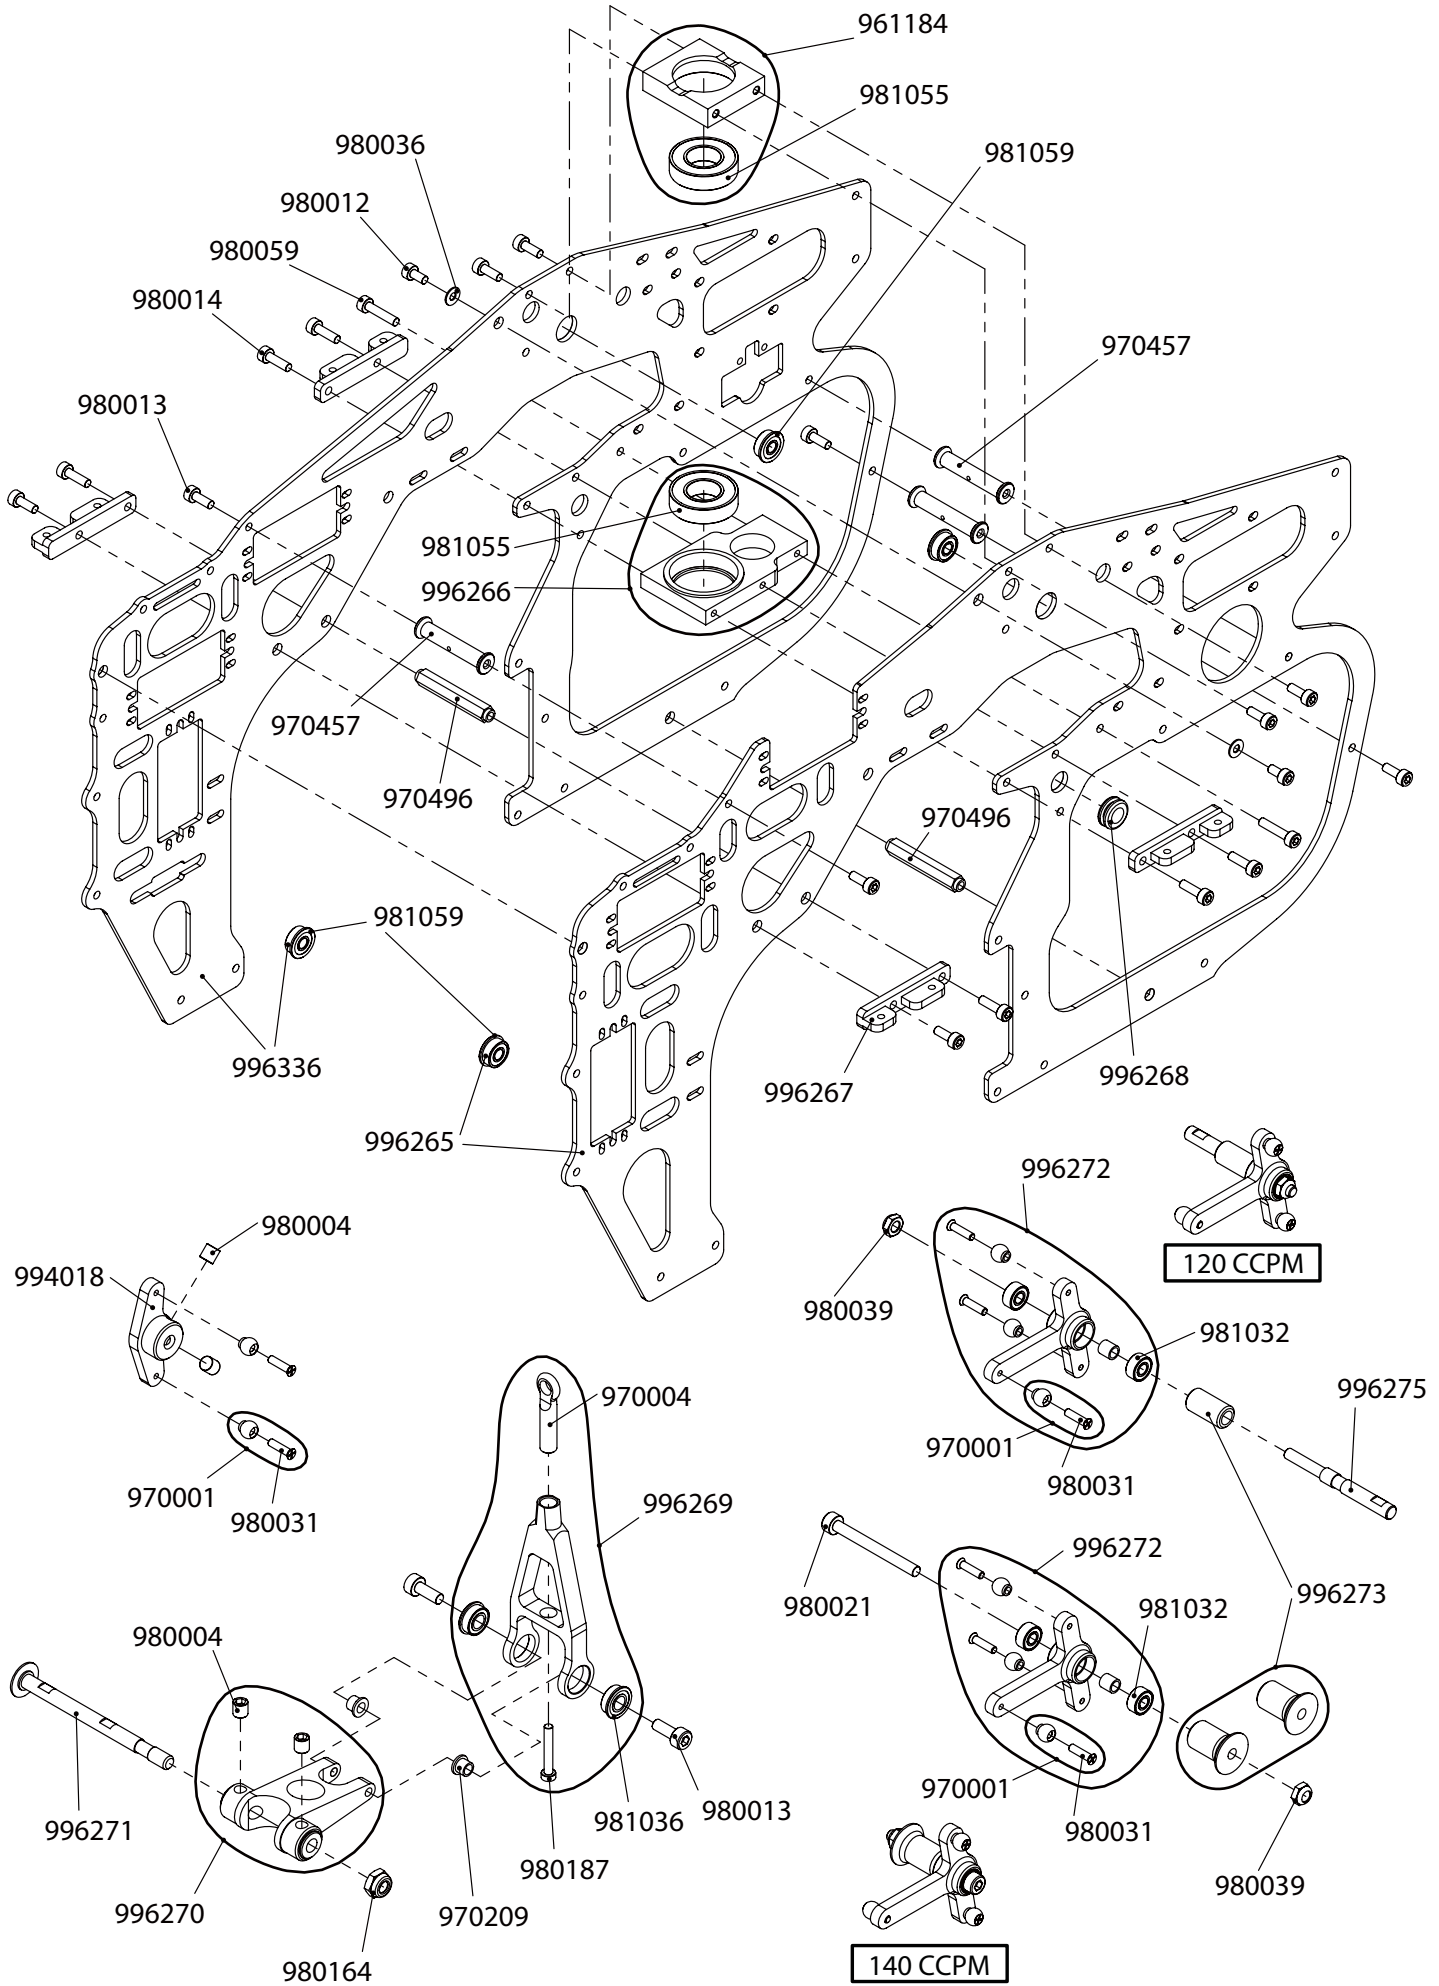

REPLACEMENT PARTS LISTING